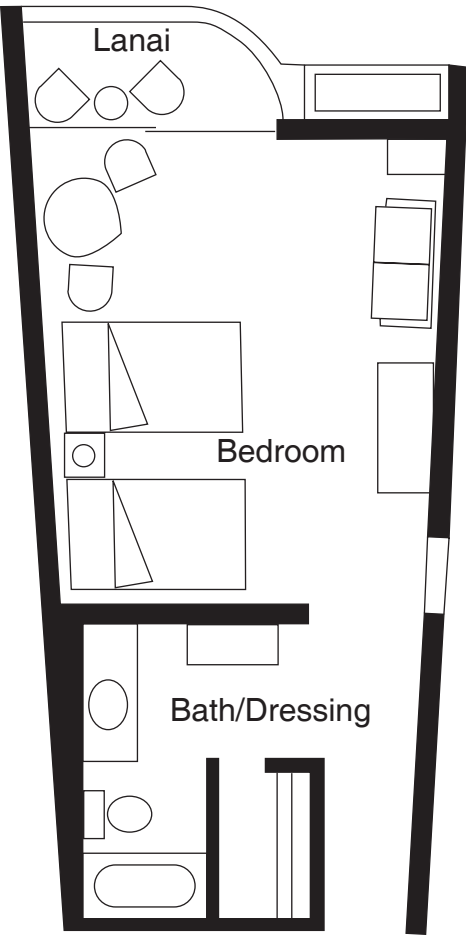

**Double Double
Guest Room**
530 Square Feet

**King Bed
Guest Room**
530 Square Feet